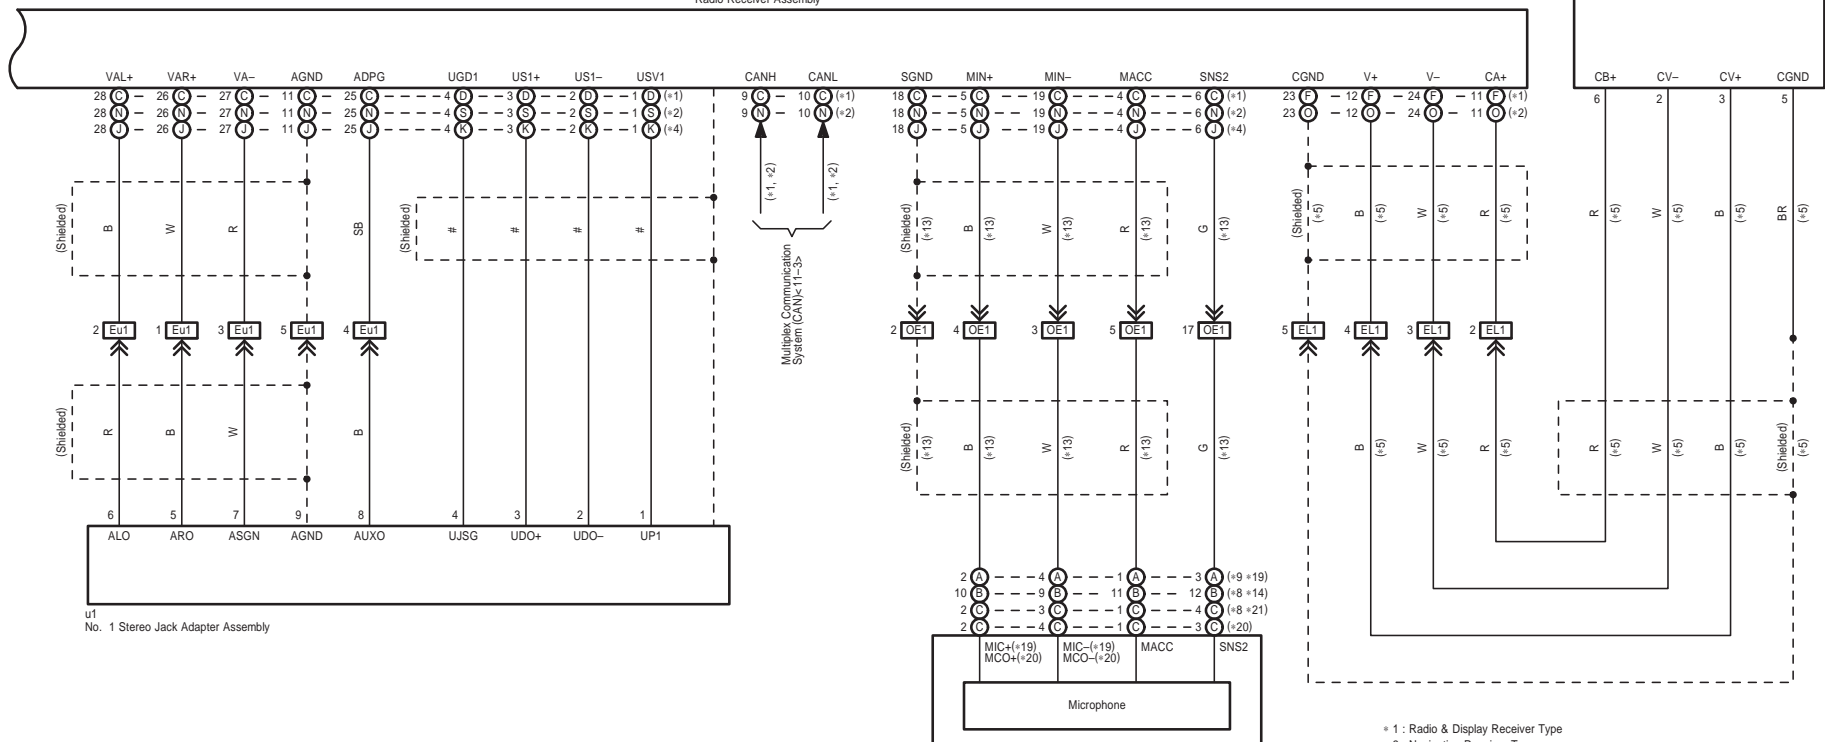

Audio System, Navigation System, Rear View Monitor System

9

10

11

12

L35
Rear Television Camera Assembly

u1
No. 1 Stereo Jack Adapter Assembly

O4(A), O11(C)
Microphone Amplifier Assembly
O7(B)
Map Light Assembly

- 1 : Radio & Display Receiver Type
- 2 : Navigation Receiver Type
- 4 : Radio Receiver Type
- 5 : w/ Rear View Monitor System
- 8 : w/ Sliding Roof
- 9 : w/o Sliding Roof
- 13 : w/ Microphone
- 14 : Before Aug. 2016 Production
- 19 : Before Mar. 2018 Production
- 20 : From Mar. 2018 Production
- 21 : From Aug. 2016 Production until Mar. 2018 Production

: There is no wire color information.